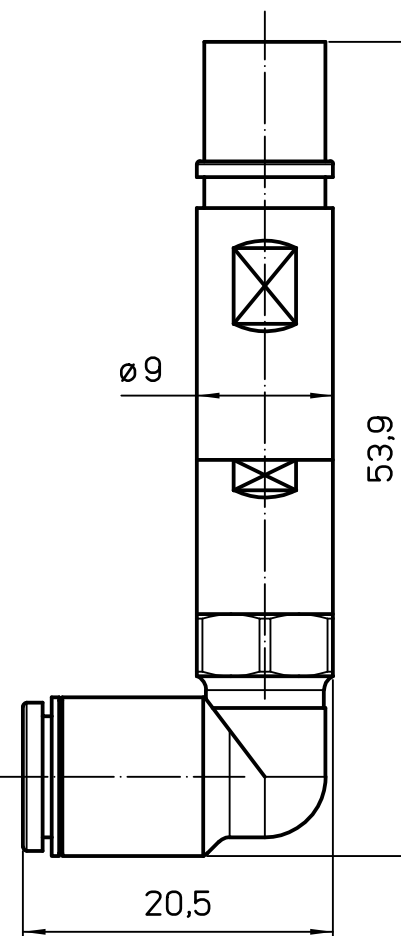

1

2

3

CX 3.0 MPAV

for outer tube  
Ø3 mm

CX 4.0 MPAV

for outer tube  
Ø4 mm

CX 6.0 MPAV

for outer tube  
Ø6 mm

REV.	DATE	SIGNATURE		
Dimensions in mm		Simplified representation with dimensions without tolerance		
Original Size A4		CX xx MPAV		Scale 2:1
Date 28/07/21		Female metal pneumatic contacts, angled quick-fitting tube outer Ø 3 - Ø 4 - Ø 6 mm		
Sign. S. Diasparra		with shut-off valve		