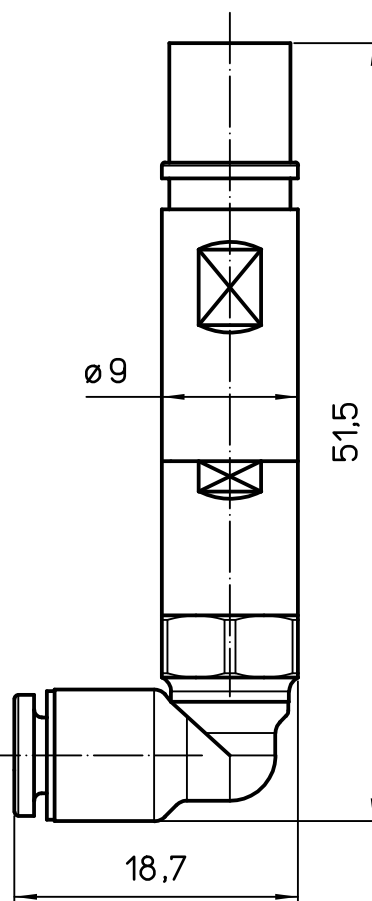

1

2

3

CX 3.0 MPAV

for outer tube  
Ø3 mm

CX 4.0 MPAV

for outer tube  
Ø4 mm

CX 6.0 MPAV

for outer tube  
Ø6 mm

REV.	DATE	SIGNATURE		
Dimensions in mm		Simplified representation with dimensions without tolerance		
Original Size A4		CX xx MPAV		Scale 2:1
Date 28/07/21		Female metal pneumatic contacts, angled quick-fitting tube outer Ø 3 - Ø 4 - Ø 6 mm		
Sign. S. Diasparra		with shut-off valve		