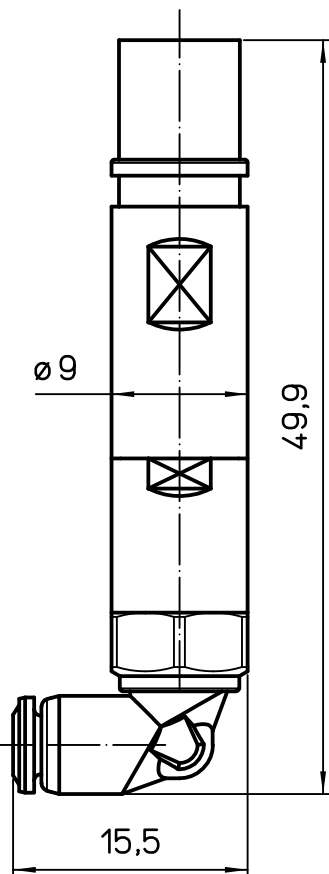

1

2

3

CX 3.0 MPAV

for outer tube  
Ø3 mm

CX 4.0 MPAV

for outer tube  
Ø4 mm

CX 6.0 MPAV

for outer tube  
Ø6 mm

REV.	DATE	SIGNATURE		
Dimensions in mm		Simplified representation with dimensions without tolerance		
Original Size A4		CX xx MPAV		Scale 2:1
Date 28/07/21		Female metal pneumatic contacts, angled quick-fitting tube outer Ø 3 - Ø 4 - Ø 6 mm		
Sign. S. Diasparra		with shut-off valve		